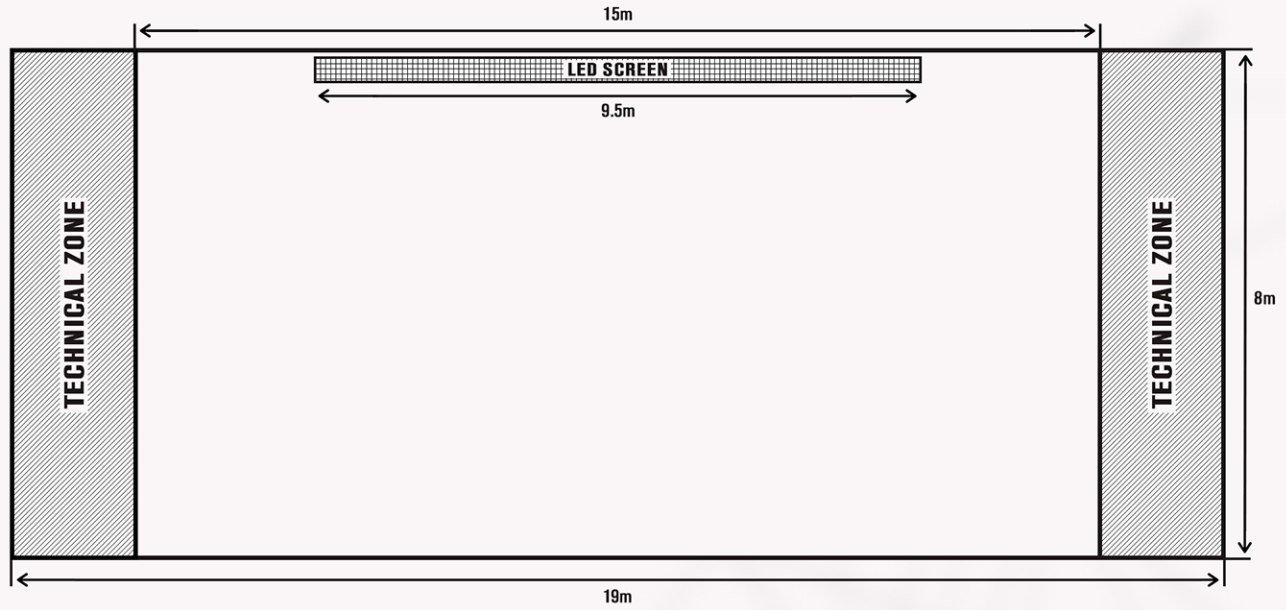

TECHNICAL RIDER

STAGE & LED

ГИГАНТ ХОЛЛ
IX

SCALE 1:0.0085

STAGE DIMENSIONS (WxDxH)	
STANDARD	15 x 8 x 1.2 m
ON REQUEST	19 x 8 x 1.2 m
LED SCREEN	
DIMENSIONS	9.5 x 4 m
PIXEL PITCH	5 mm
ASPECT RATIO	21:9